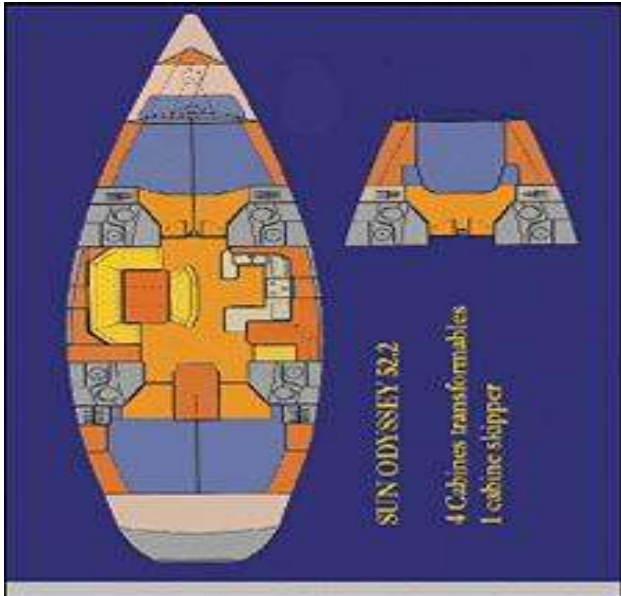

Dennis's Hideaway

Yacht Charter

Sun Oddysey 52,2

Layout

| | |
|---------------------|------------|
| Length overall | 15,39 m. |
| Width | 4,85 m. |
| Draft | 1,8 m. |
| Light displacement | 15 t. |
| Engine Yanmar | hp 37 |
| Water tank capacity | 1.000,00 l |
| Fuel tank capacity | 400,00 l |
| Cabins | 5 |
| Berths | 10 (2) |
| Toilets | 4 |
| Type of fuel | diesel |